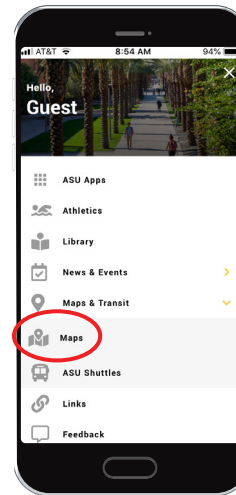

ASU Mobile App

Campus Tours

1

Download the ASU Mobile App at <http://m.asu.edu> and log in with your ASURITE UserID or continue as a guest.

2

Select **MAPS**.

3

Click on the menu icon in the bottom left, and then select **Tours**.

4

Follow the link to the campus you want to tour. You can view the tour as a list or map, or you can swipe through the media (location posts).

Discover more visit opportunities
visit.asu.edu

Contact your personal admission representative
asu.edu/findmyrep