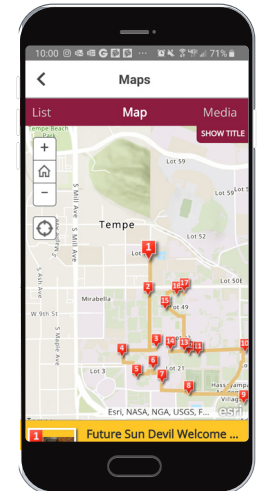

ASU Mobile App

Campus Tours

1

Download the ASU Mobile App at <http://m.asu.edu> and log in with your ASURITE UserID or continue as a guest.

2

Select **MAPS**.

3

Click on the menu icon in the bottom left, and then select **Tours**.

4

Follow the link to the campus you want to tour. You can view the tour as a list or map, or you can swipe through the media (location posts).

Discover more visit opportunities
visit.asu.edu

Contact your personal admission representative
asu.edu/findmyrep