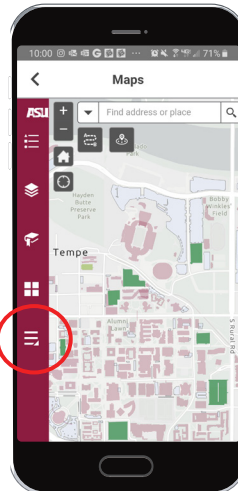

ASU Mobile App

Campus Tours

1

Download the ASU Mobile App at <http://m.asu.edu> and log in with your ASURITE UserID or continue as a guest.

2

Select **MAPS**.

3

Click on the menu icon in the bottom left, and then select **Tours**.

4

Follow the link to the campus you want to tour. You can view the tour as a list or map, or you can swipe through the media (location posts).

Discover more visit opportunities
visit.asu.edu

Contact your personal admission representative
asu.edu/findmyrep