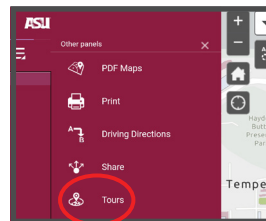

ASU Mobile App

Campus Tours

1

Download the ASU Mobile App at <http://m.asu.edu> and log in with your ASURITE UserID or continue as a guest.

2

Select **MAPS**.

3

Click on the menu icon in the bottom left, and then select **Tours**.

4

Follow the link to the campus you want to tour. You can view the tour as a list or map, or you can swipe through the media (location posts).

Discover more visit opportunities
visit.asu.edu

Contact your personal admission representative
asu.edu/findmyrep