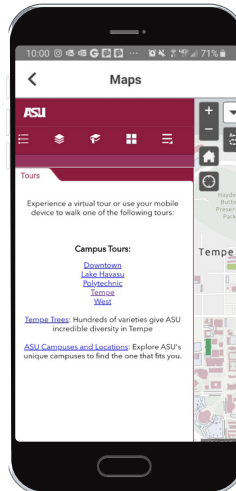

ASU Mobile App

Campus Tours

1

Download the ASU Mobile App at <http://m.asu.edu> and log in with your ASURITE UserID or continue as a guest.

2

Select **MAPS**.

3

Click on the menu icon in the bottom left, and then select **Tours**.

4

Follow the link to the campus you want to tour. You can view the tour as a list or map, or you can swipe through the media (location posts).

Discover more visit opportunities
visit.asu.edu

Contact your personal admission representative
asu.edu/findmyrep