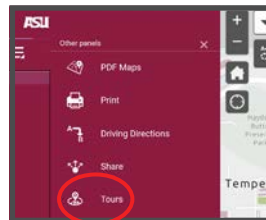

## Campus Tours

Download the ASU Mobile App at <http://m.asu.edu> and log in with your ASURITE UserID or continue as a guest.

Click on the menu in the upper left and select **MAPS**.

Click on the menu icon in the bottom left, and then select **Tours**.

Follow the link to the campus you want to tour. You can view the tour as a list or map, or you can swipe through the media (location posts).