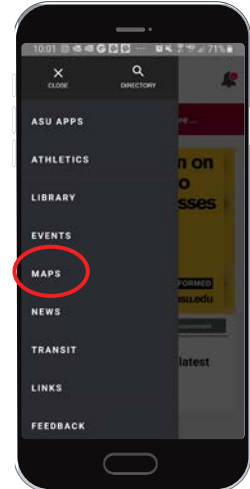

# ASU Mobile App

## Campus Tours

Download the ASU Mobile App at <http://m.asu.edu> and log in with your ASURITE UserID or continue as a guest.

Click on the menu in the upper left and select **MAPS**.

Click on the menu icon in the bottom left, and then select **Tours**.

Follow the link to the campus you want to tour. You can view the tour as a list or map, or you can swipe through the media (location posts).