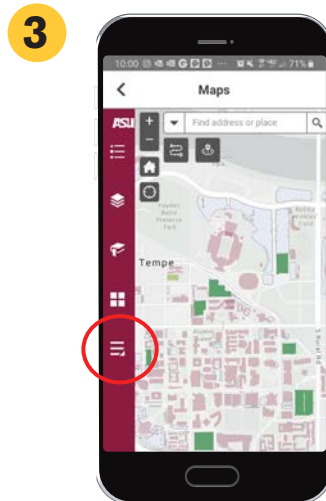

## Campus Tours

Download the ASU Mobile App at <http://m.asu.edu> and log in with your ASURITE UserID or continue as a guest.

Click on the menu in the upper left and select **MAPS**.

Click on the menu icon in the bottom left, and then select **Tours**.

Follow the link to the campus you want to tour. You can view the tour as a list or map, or you can swipe through the media (location posts).