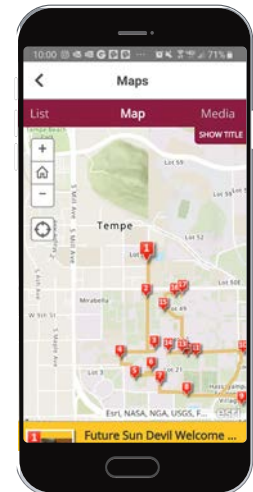

## Campus Tours

Download the ASU Mobile App at <http://m.asu.edu> and log in with your ASURITE UserID or continue as a guest.

Click on the menu in the upper left and select **MAPS**.

Click on the menu icon in the bottom left, and then select **Tours**.

Follow the link to the campus you want to tour. You can view the tour as a list or map, or you can swipe through the media (location posts).