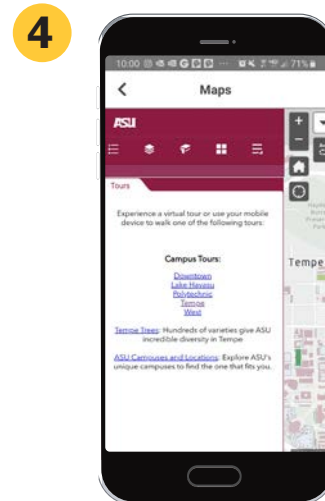

## Campus Tours

Download the ASU Mobile App at <http://m.asu.edu> and log in with your ASURITE UserID or continue as a guest.

Click on the menu in the upper left and select **MAPS**.

Click on the menu icon in the bottom left, and then select **Tours**.

Follow the link to the campus you want to tour. You can view the tour as a list or map, or you can swipe through the media (location posts).