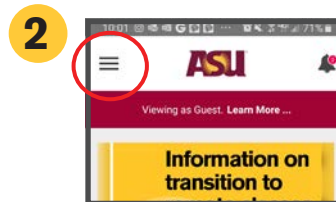

## Campus Tours

Download the ASU Mobile App at <http://m.asu.edu> and log in with your ASURITE UserID or continue as a guest.

Click on the menu in the upper left and select **MAPS**.

Click on the menu icon in the bottom left, and then select **Tours**.

Follow the link to the campus you want to tour. You can view the tour as a list or map, or you can swipe through the media (location posts).